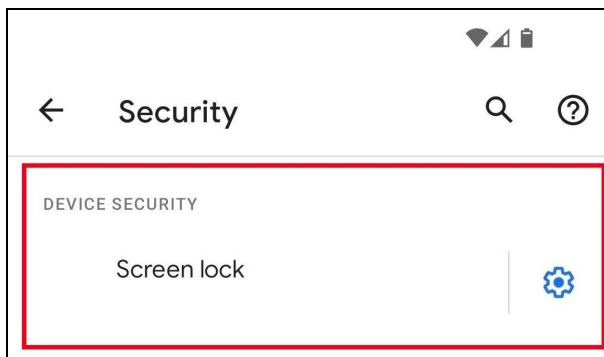

MSSND #6: Device Lock-out

Android

1. Settings > Security > Screen Lock

2. Choose screen lock > Password