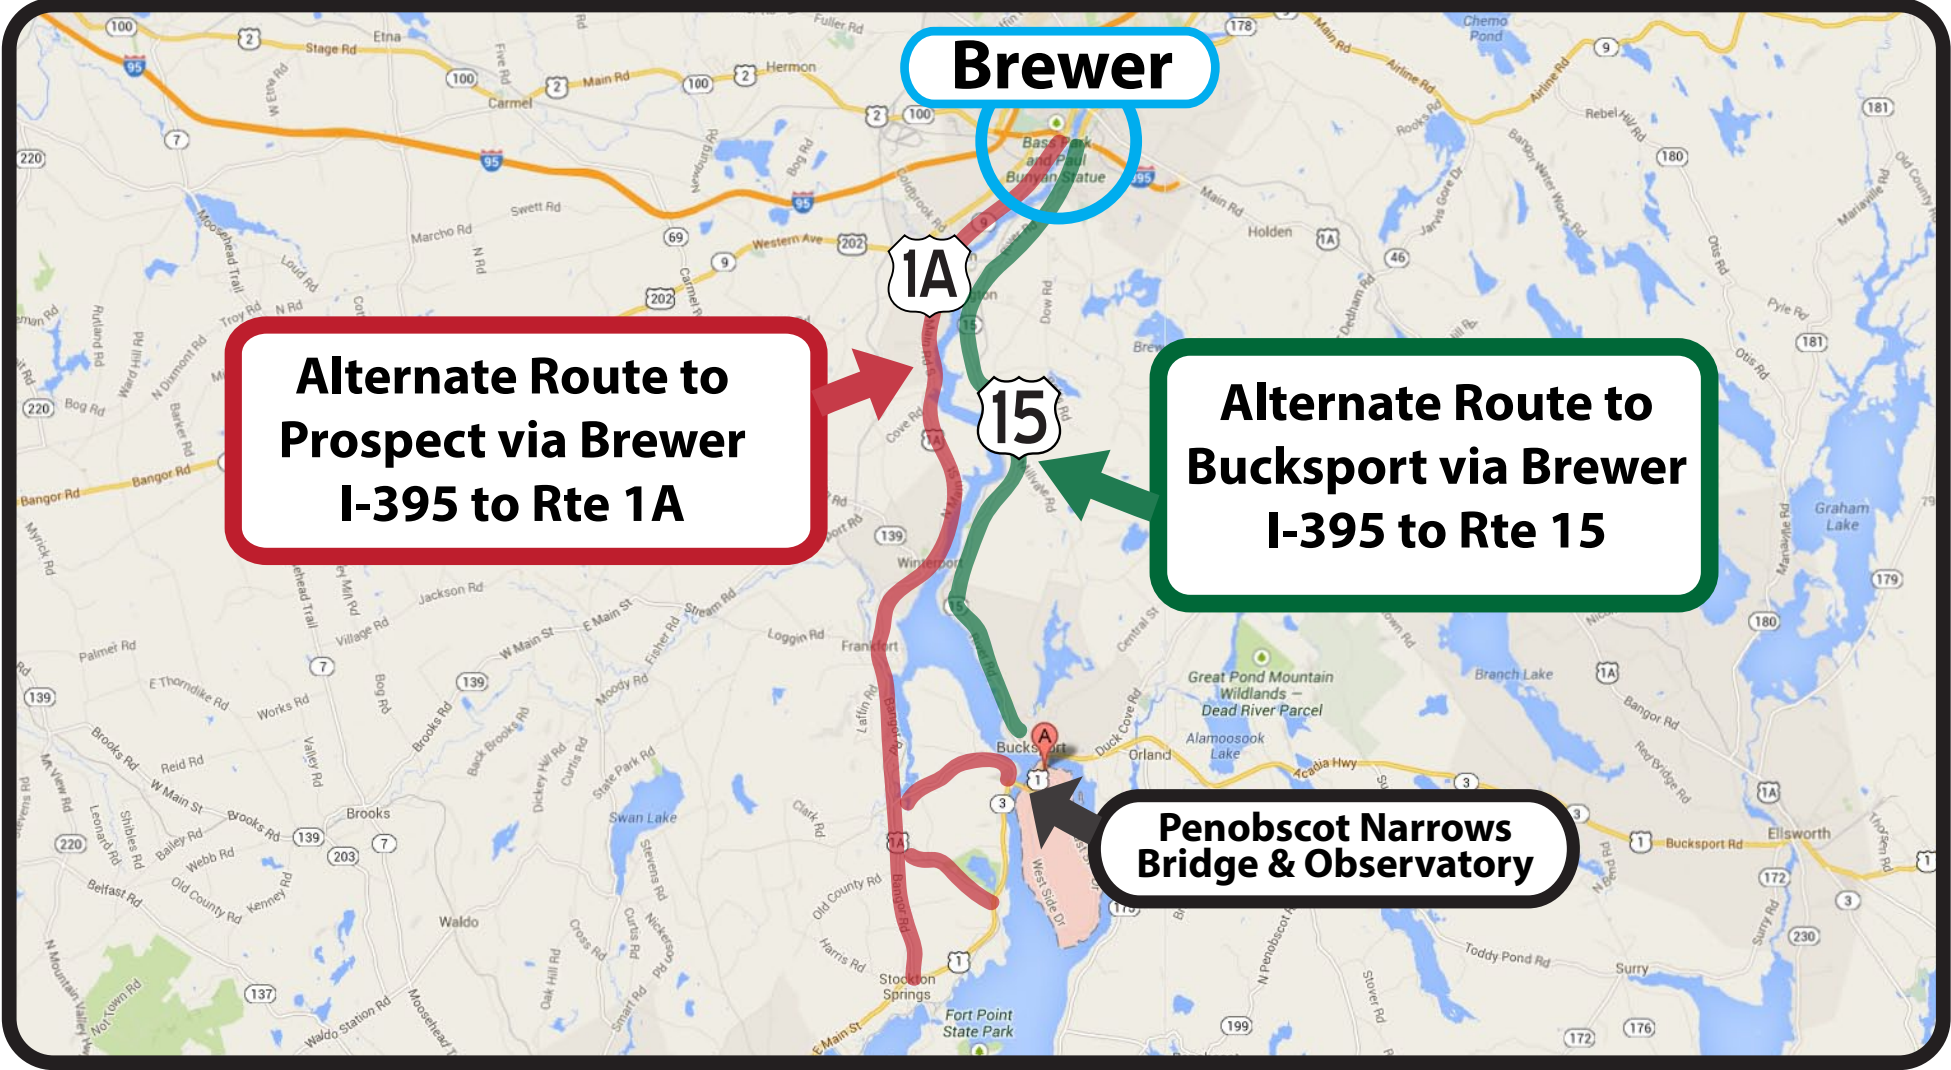

Penobscot Narrows Bridge Temporarily Closed

Please use alternate routes.

Brewer

**Alternate Route to Prospect via Brewer
I-395 to Rte 1A**

**Alternate Route to Bucksport via Brewer
I-395 to Rte 15**

Penobscot Narrows Bridge & Observatory